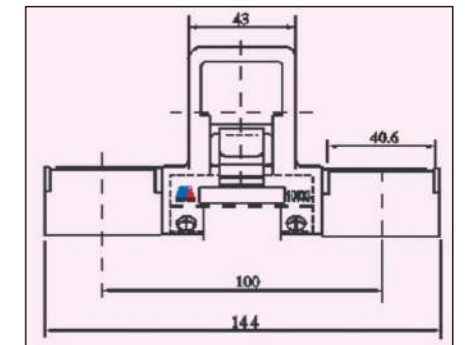

SUITABLE 100 GAUGE SIMPLEX DRAFTING

SK-105