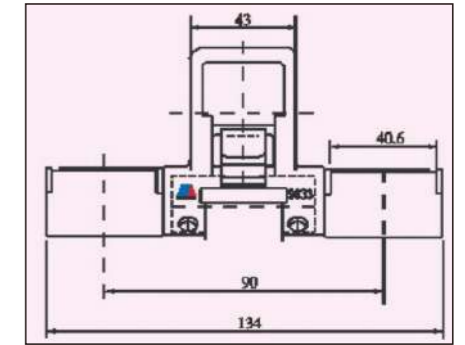

SK-100

SK-097

SK-101

SK-098

SK-102

CARBON FIBER SIMPLEX PNEUMATIC CRADDLE SERIES

SK-103

SUITABLE 90 GAUGE SIMPLEX DRAFTING