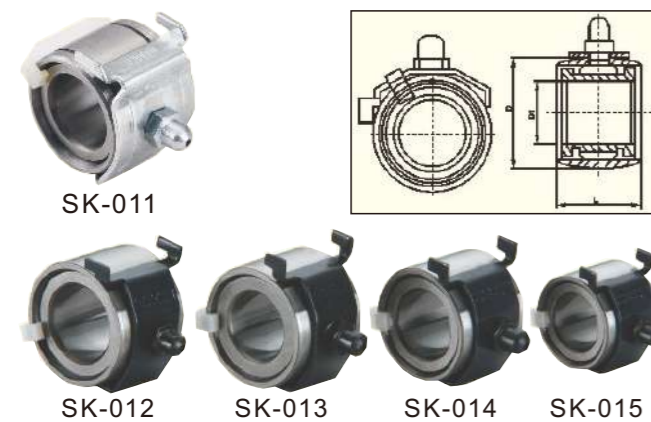

LZ SERIES ROLLER BEARING